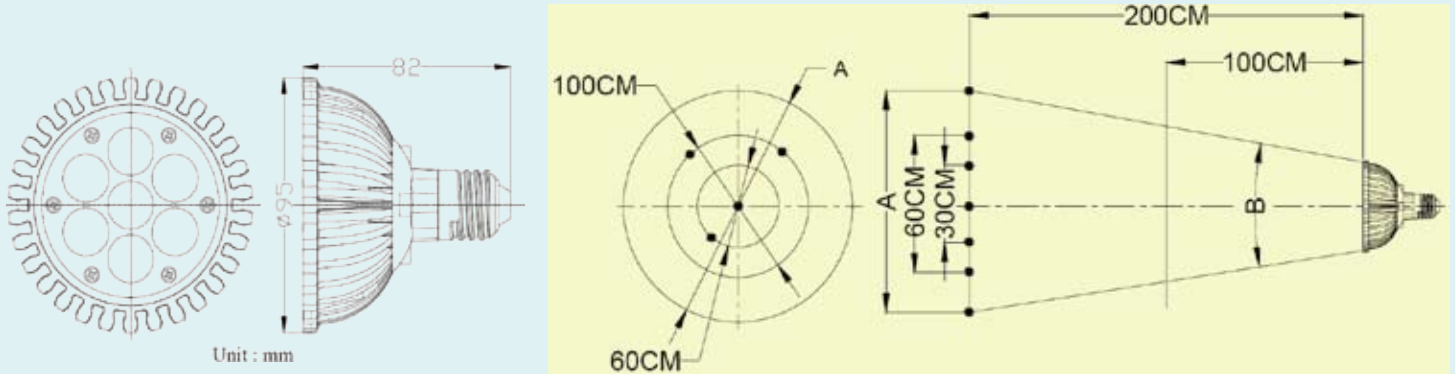

LED PAR30

SE7x1WQL-PAR30

Color	LED Brand	Wavelength / CCT (nm/K)	Luminous Flux	Center Illuminance @ 2m & 1m (Lux)	At 100cm @ 2m (Lux)	At 60cm @ 2m & 1m
Cool White	Luxeon	5500K - 8000K	315	666 / 2665	80	210 / 860