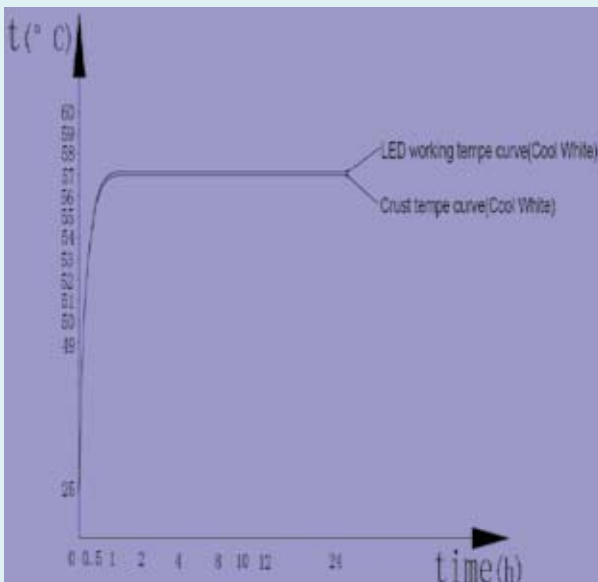

"bringing renewable
& efficient alternatives
to home environments"

BREATHE
SYSTEMS®

www.breathesystems.com

Switzerland +41 44 586 77 00 | UK +44 121 288 8383 | USA +1 646 217 0888 | Hong Kong +852 8197 2777 | Australia +61 7 3103 3357

specifications are subject to change without notice