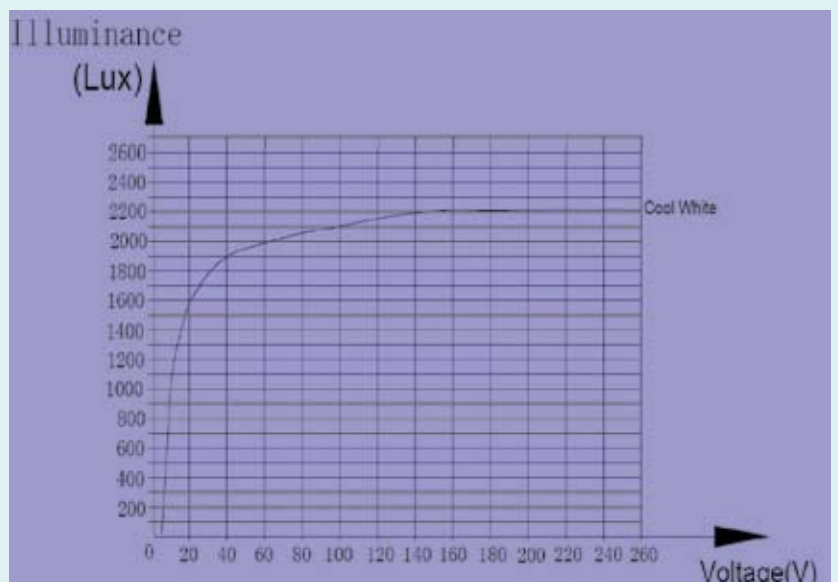

"bringing renewable
& efficient alternatives
to home environments"

BREATHE
SYSTEMS®

www.breathesystems.com

Switzerland +41 44 586 77 00 | UK +44 121 288 8383 | USA +1 646 217 0888 | Hong Kong +852 8197 2777 | Australia +61 7 3103 3357

specifications are subject to change without notice