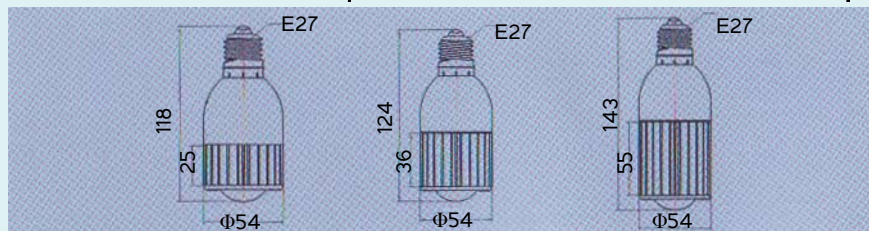

Efficiency of Light	Effective Light Angle	Color Rendering Index	Color Temperature	Life Span	Net Weight
3W	>90%	65°	Ra>80	2700K~7000K	>30,000 Hours	0.14 kg
4W	>90%	65°	Ra>80	2700K~7000K	>30,000 Hours	0.16 kg
7W	>90%	65°	Ra>80	2700K~7000K	>30,000 Hours	0.21 kg