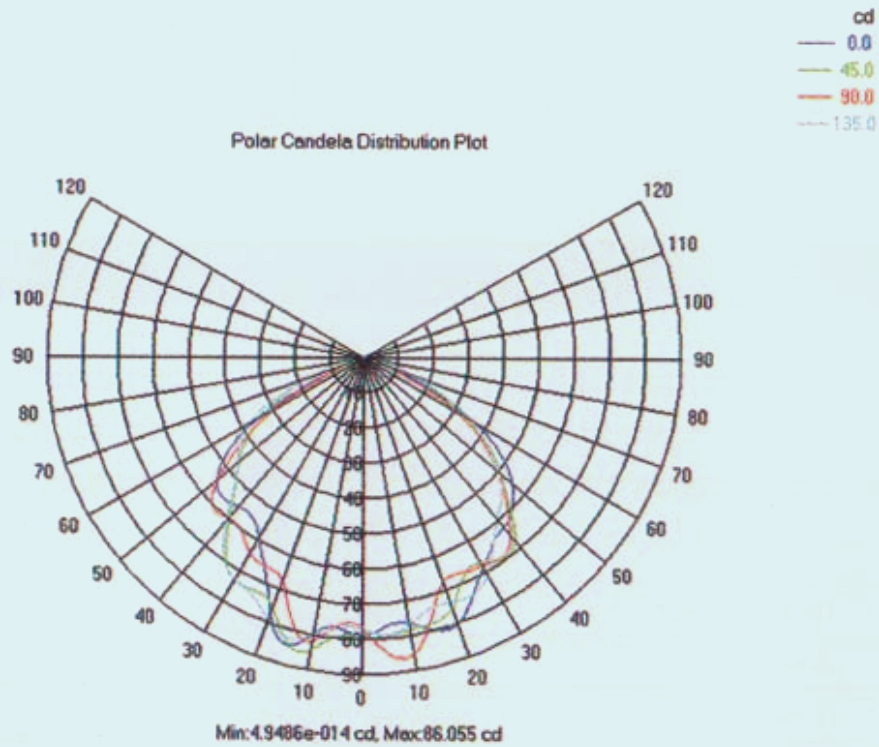

Also compatible with 12V, 24V & 36V DC

	Efficiency of Light	Effective Light Angle	Color Rendering Index	Color Temperature	Life Span	Net Weight
3W	>90%	65°	Ra>80	2700K~7000K	>30,000 Hours	0.14 kg
4W	>90%	65°	Ra>80	2700K~7000K	>30,000 Hours	0.16 kg
7W	>90%	65°	Ra>80	2700K~7000K	>30,000 Hours	0.21 kg